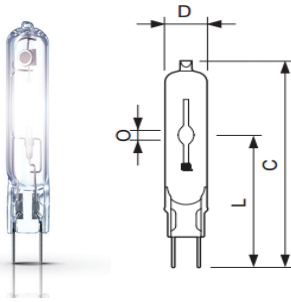

MASTER CDM-T Fresh

The most efficient and lowest-cost accent lighting is available with special colour enhancement properties. CDM Fresh combines colour enhancement with very high efficacy. Makes fresh food (meat, fish, fruit and vegetables) look incredibly beautiful with full colours. Makes coloured packaging material look vibrant. Saves 30-50% energy compared to normal SDW and can be operated on standard electronic CDM gear.

Product ID	C max.	D max.	L max.	O
CDM-T	103.0	20.0	57.0	7.1

Dimensions in mm

MASTER CDM-T Fresh

Shortcode	Description	Wattage (W)	Cap Base	Voltage	Colour Rendering Index (Ra)	Luminous Flux (lm)	Average Lifetime (hrs)	Colour Temp (K)	Min Order Qty	Carton Qty
CDMTFRESH70W740	MASTERColour CDM-T Fresh 70W/740 G12 1CT	70	G12	83	70	6000	15000	4000	12	12